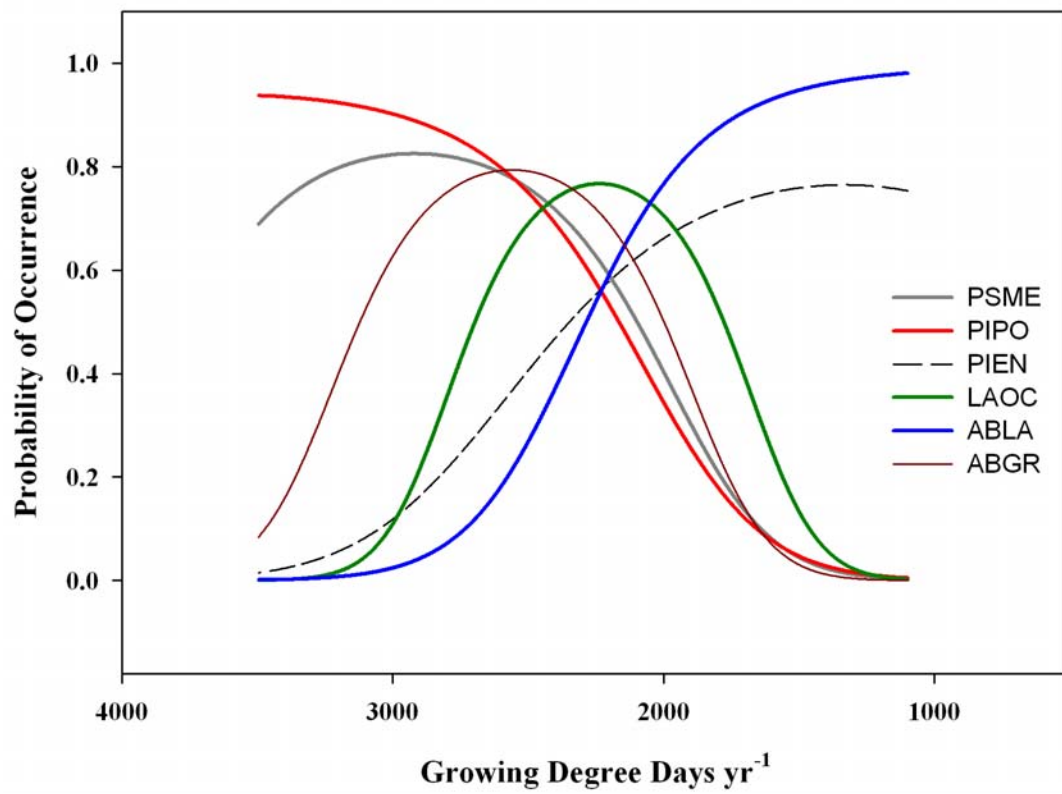

Graphs generated from McKenzie et al. data by Jeremy Littell 2003.

Growing Degree Days vs. Species Probability of Occurrence
Wenatchee National Forest, WA

Species Probability of Occurrence vs Soil Water Deficit
Wenatchee National Forest, WA

Soil Water Deficit (PET - AET)

Species Probability of Occurrence vs Mean Soil Drought Days
Wenatchee National Forest, WA

Mean Soil Drought Days