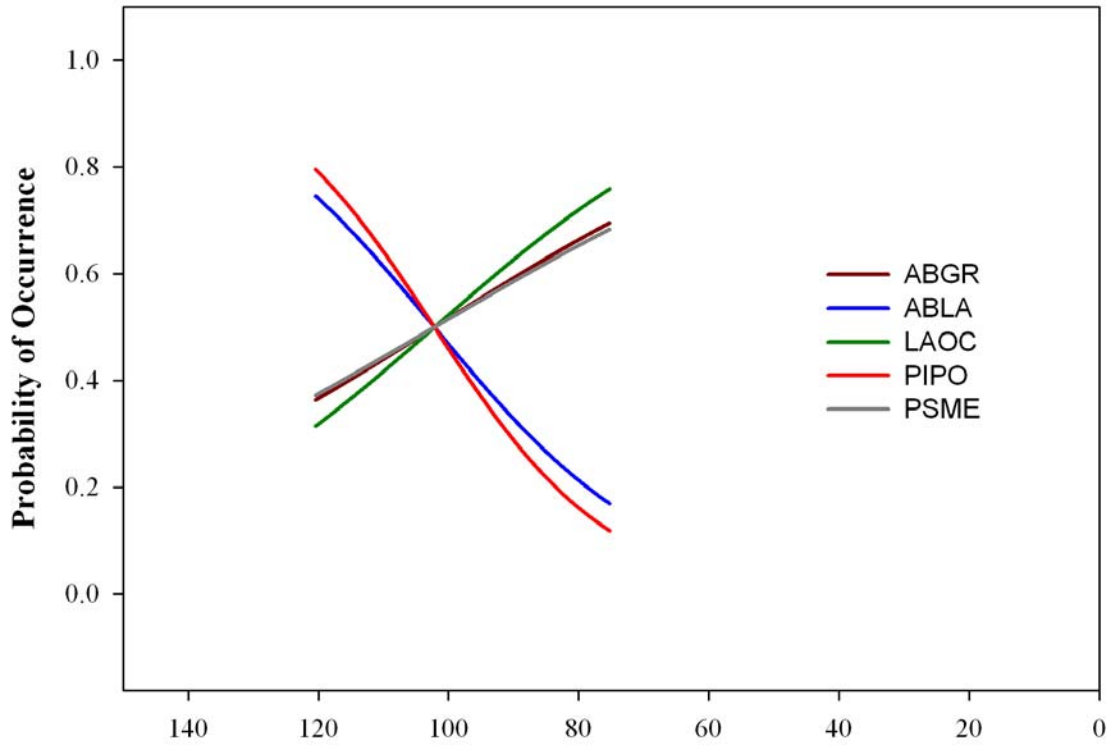

Graphs generated from McKenzie et al. data by Jeremy Littell 2003.

Growing Degree Days vs. Species Probability of Occurrence
Wenatchee National Forest, WA

Species Probability of Occurrence vs Soil Water Deficit
Wenatchee National Forest, WA

Soil Water Deficit (PET - AET)

Species Probability of Occurrence vs Mean Soil Drought Days
Wenatchee National Forest, WA

Mean Soil Drought Days