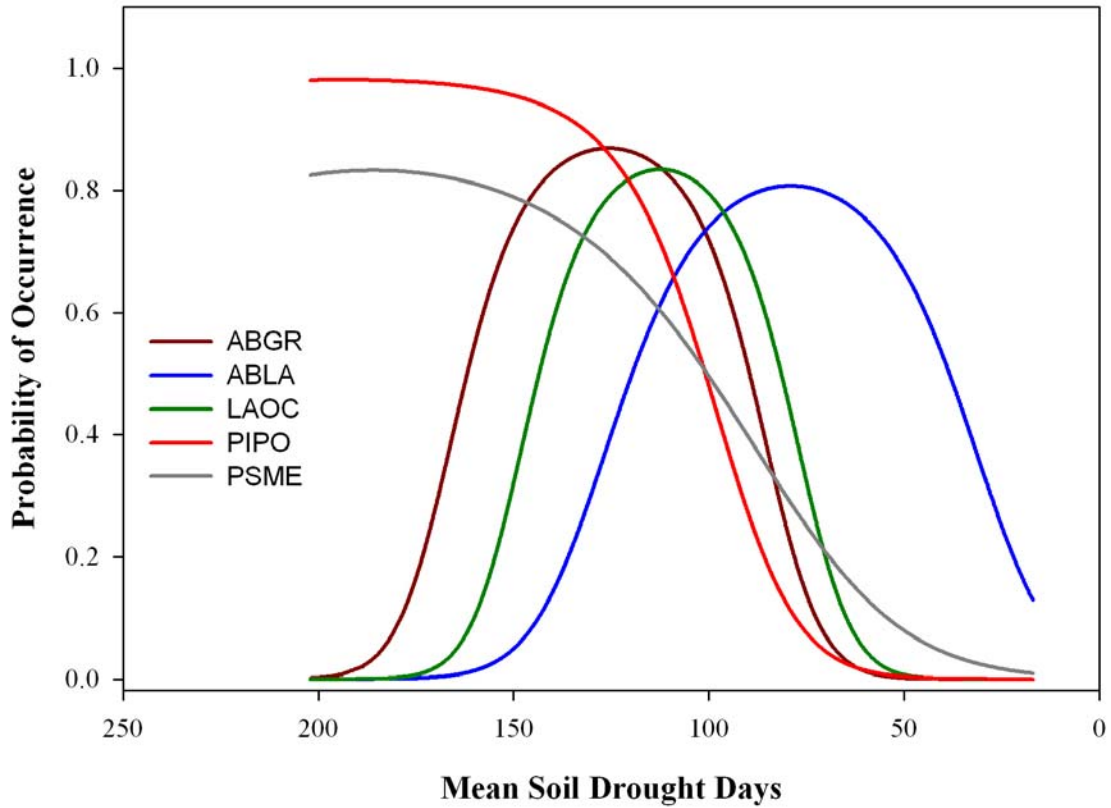

Graphs generated from McKenzie et al. data by Jeremy Littell 2003.

Growing Degree Days vs. Species Probability of Occurrence
Wenatchee National Forest, WA

Species Probability of Occurrence vs Soil Water Deficit
Wenatchee National Forest, WA

Soil Water Deficit (PET - AET)

Species Probability of Occurrence vs Mean Soil Drought Days
Wenatchee National Forest, WA

Mean Soil Drought Days