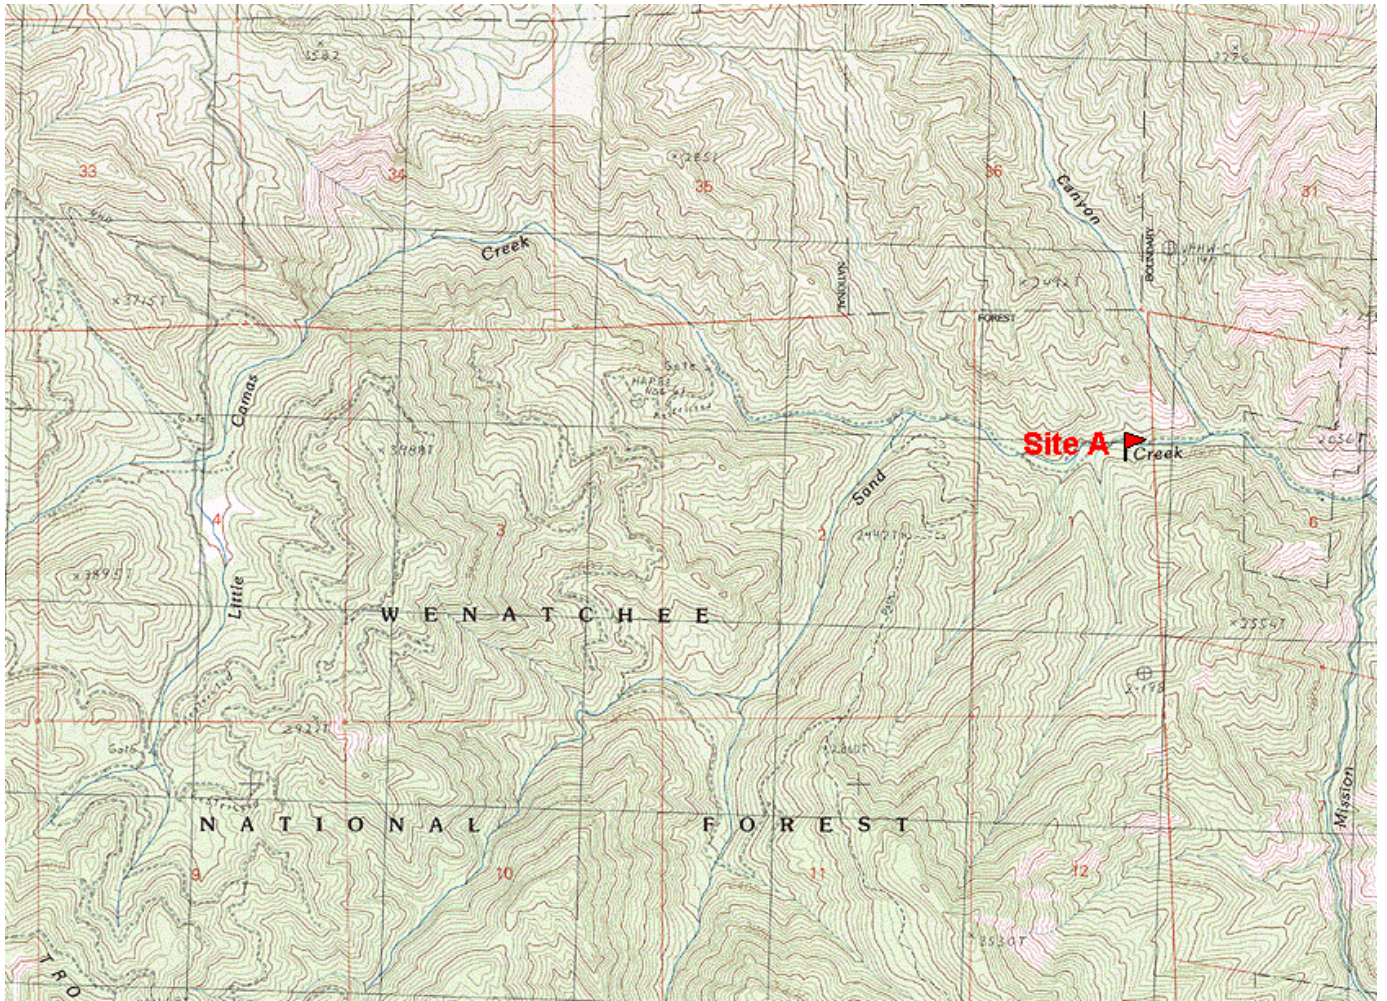

# Maps for Wenatchee Field Trip

Route: I-90 to 97 north

FIELD SITES A, B, C

**US 97, Blewett Pass**

Site A

Printed from TOPO! ©1997 Wildflower Productions (www.topo.com)

**SITE A**

Site B

Printed from TOPO! ©1997 Wildflower Productions (www.topo.com)

SITE B:

Site C