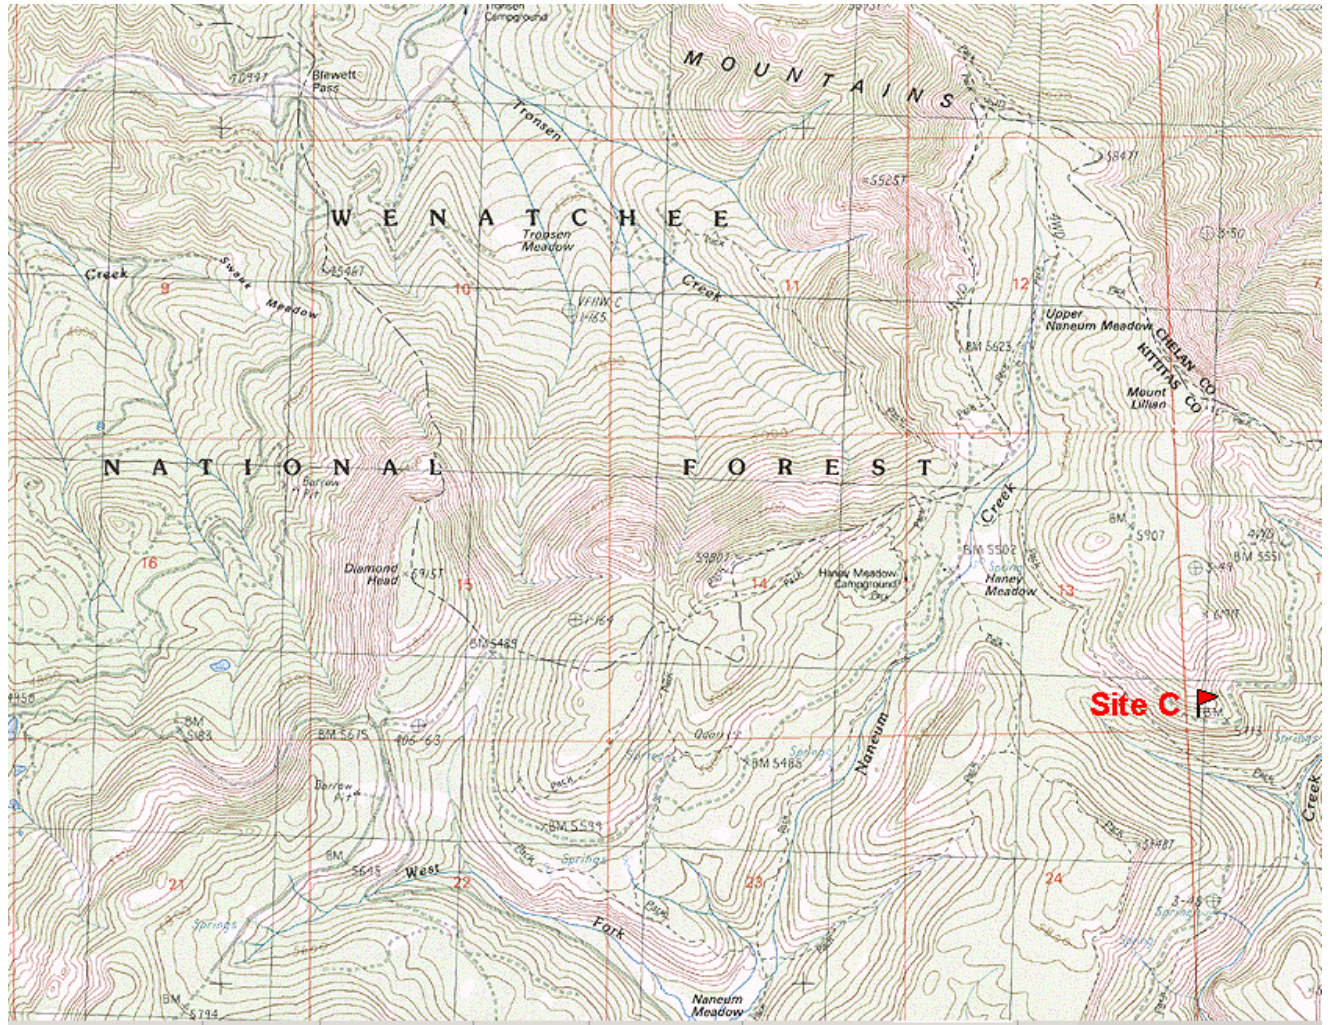

# Maps for Wenatchee Field Trip

Route: I-90 to 97 north

FIELD SITES A, B, C

**US 97, Blewett Pass**

Site A

Printed from TOPO! ©1997 Wildflower Productions (www.topo.com)

**SITE A**

Site B

Printed from TOPO! ©1997 Wildflower Productions (www.topo.com)

SITE B:

Site C

# SITE C