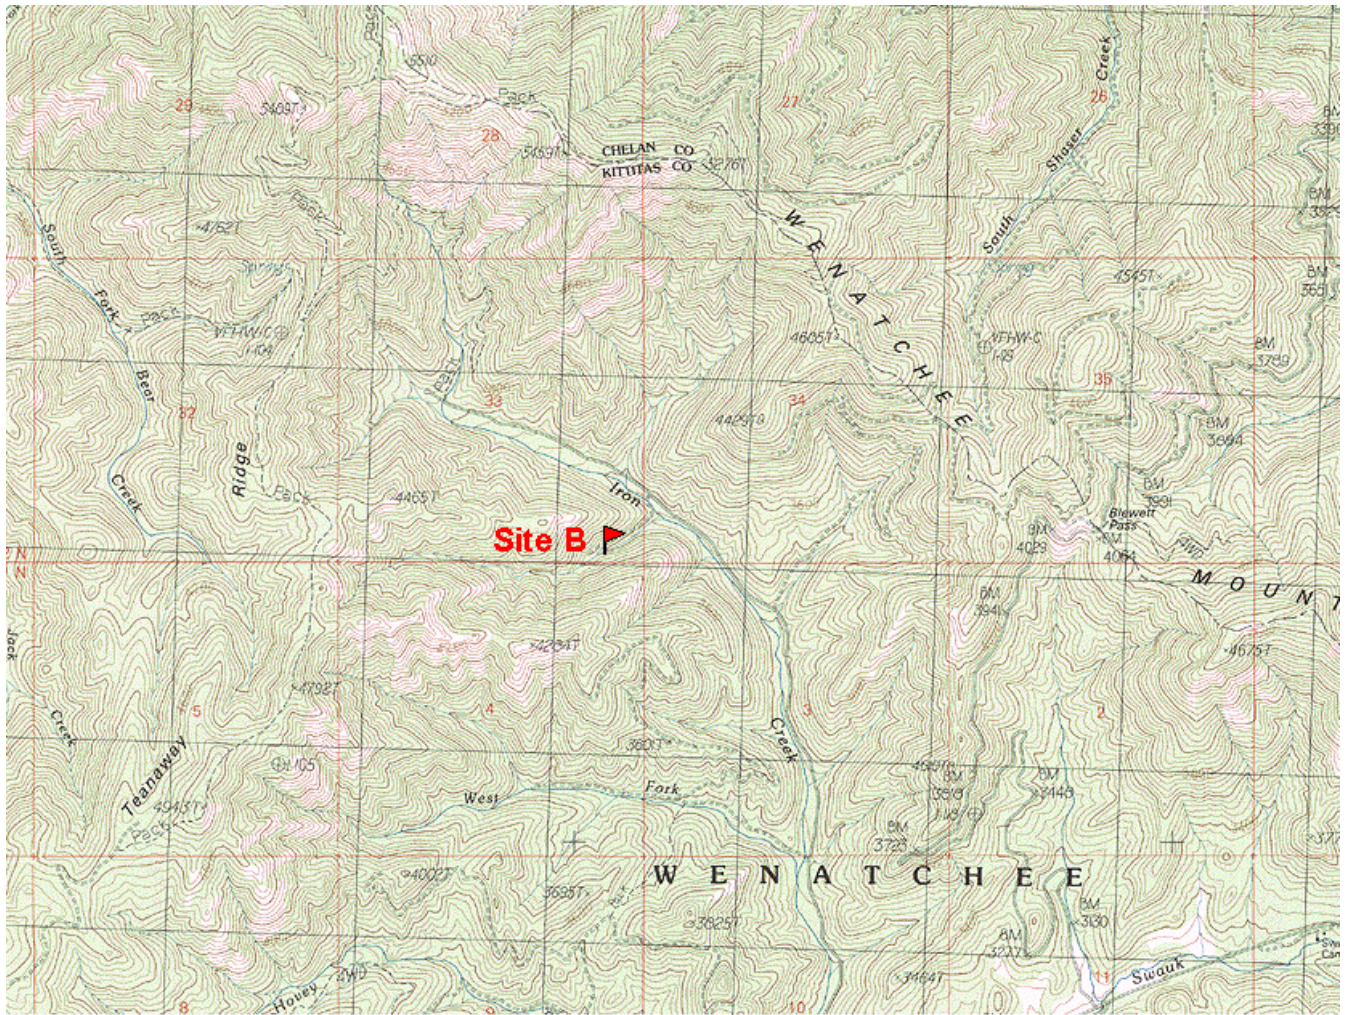

# Maps for Wenatchee Field Trip

Route: I-90 to 97 north

FIELD SITES A, B, C

**US 97, Blewett Pass**

Site A

Printed from TOPO! ©1997 Wildflower Productions (www.topo.com)

**SITE A**

Site B

Printed from TOPO! ©1997 Wildflower Productions (www.topo.com)

SITE B:

Site C

# SITE C